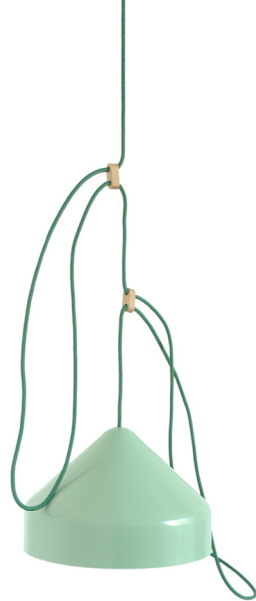

Ontwerpduo
together with Vij5

The lamp Lloop is adjustable in height by extending or shortening the loop which comes as the result of a simple wooden piece. With this the function becomes the decoration, simple and clear with no hidden techniques.

colour choice | other RAL colours possible on request

-  RAL 9010 | white
-  RAL 6021 | pale green
-  RAL 7038 | light grey

designlabel **Vij5**

Debussystraat 2
5654 SC Eindhoven
the Netherlands

info@vij5.nl
www.vij5.nl

Llus (Lloop)

Available in three different types:

- **Lloop basic** | adjustable in height
- **Lloop wall** | adjustable in height and can be placed on the wall
- **Lloop table** | adjustable in height and can be placed directly on the table

material | aluminium lampshade comes standard with two wooden pieces, transparant pull relief, halogeen light and 6 meters of textile cable.