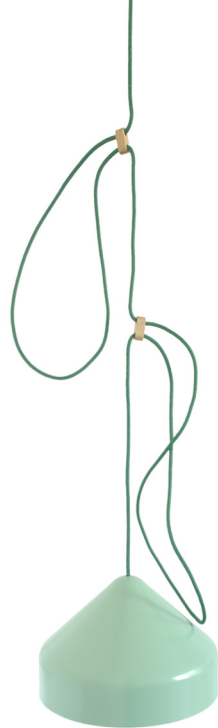

Ontwerpduo
together with Vij5

The lamp Lloop is adjustable in height by extending or shortening the loop which comes as the result of a simple wooden piece. With this the function becomes the decoration, simple and clear with no hidden techniques.

colour choice | other RAL colours possible on request

-  RAL 9010 | white
-  RAL 6021 | pale green
-  RAL 7038 | light grey

designlabel **Vij5**

Debussystraat 2
5654 SC Eindhoven
the Netherlands

info@vij5.nl
www.vij5.nl

Llus (Lloop)

Available in three different types:

- **Lloop basic** | adjustable in height
- **Lloop wall** | adjustable in height and can be placed on the wall
- **Lloop table** | adjustable in height and can be placed directly on the table

material | aluminium lampshade comes standard with two wooden pieces, transparant pull relief, halogeen light and 6 meters of textile cable.